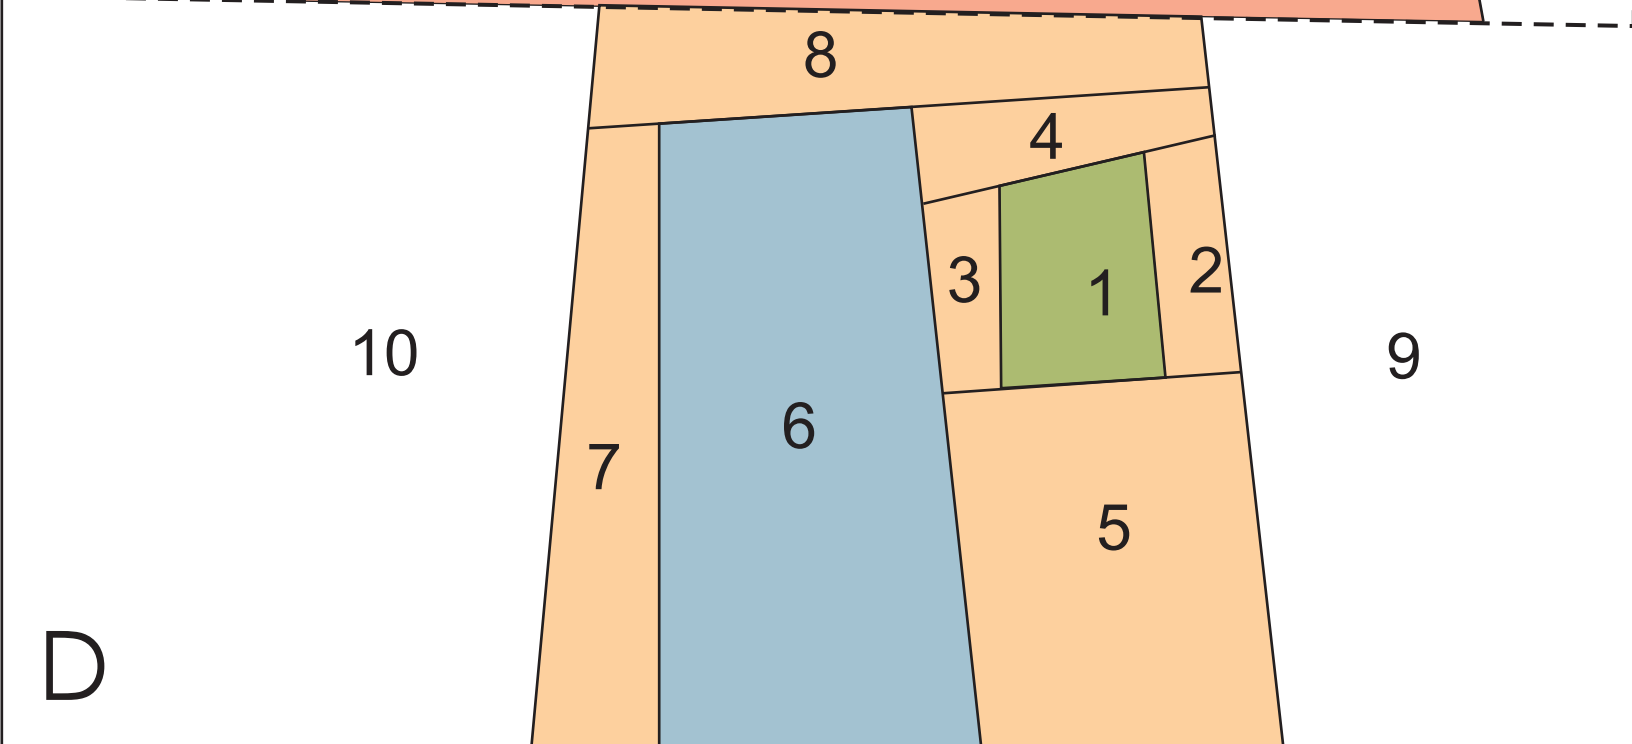

8.5" x 10" Mushroom House Quilt block

ARTISANIA

© 2010 by Sonja Callaghan
design by Sarah of House of Krom

C

D