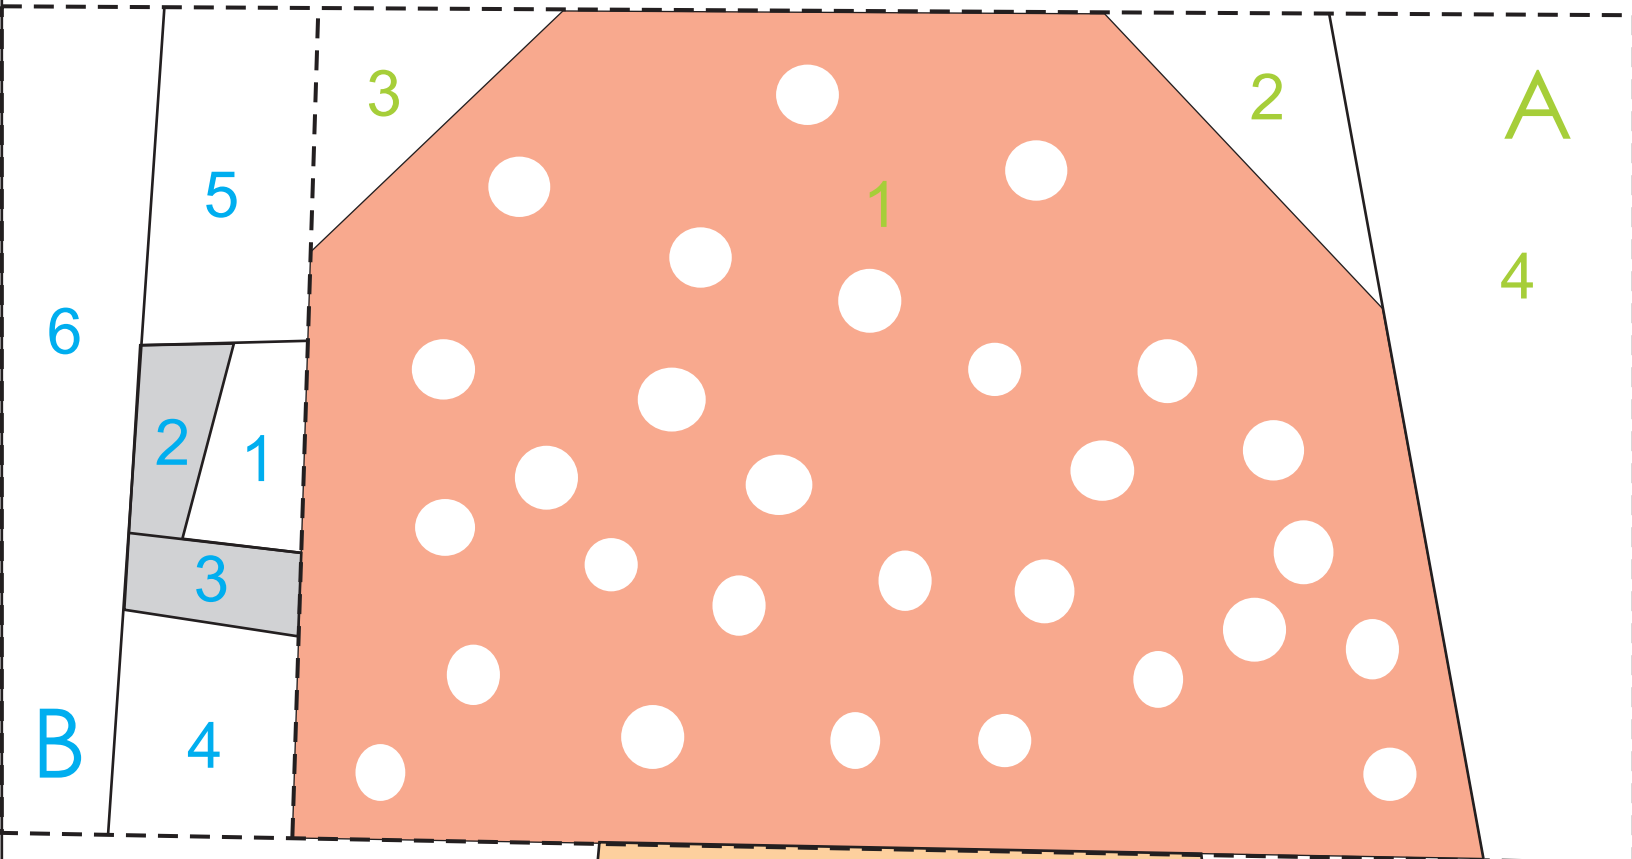

8.5" x 10" Mushroom House Quilt block

ARTISANIA

© 2010 by Sonja Callaghan
design by Sarah of House of Krom

C

D